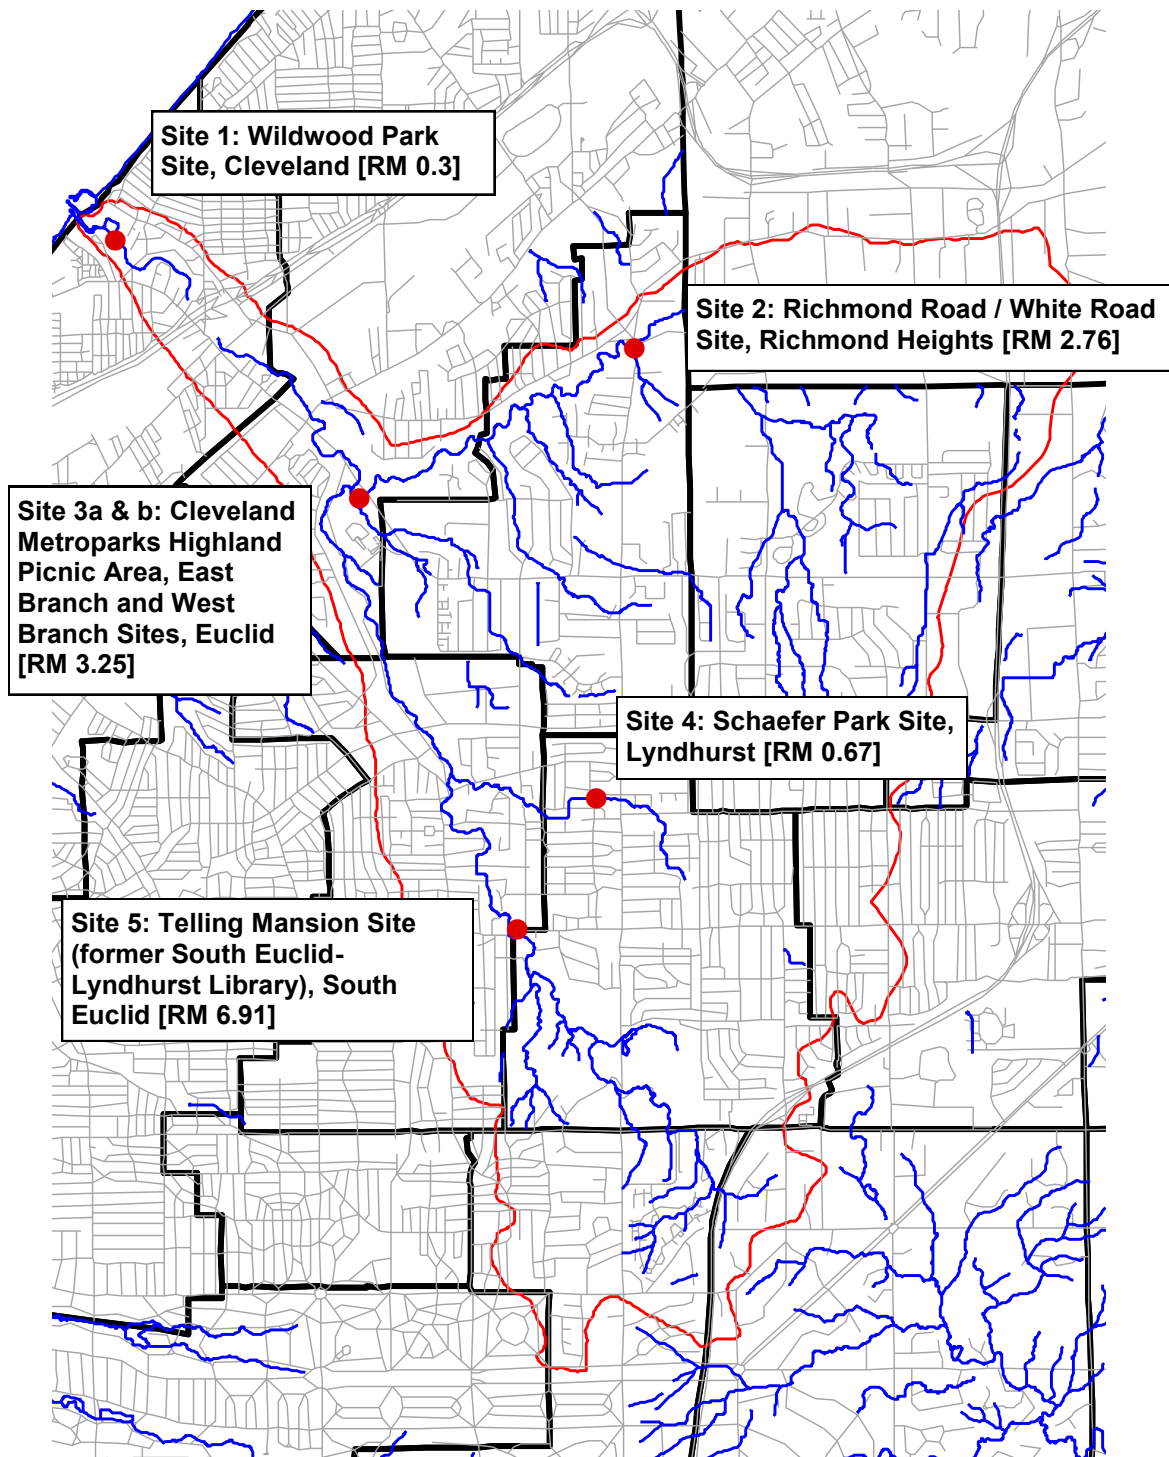

# Euclid Creek Volunteer Monitoring Program Sites 2006-present

RM=River Mile