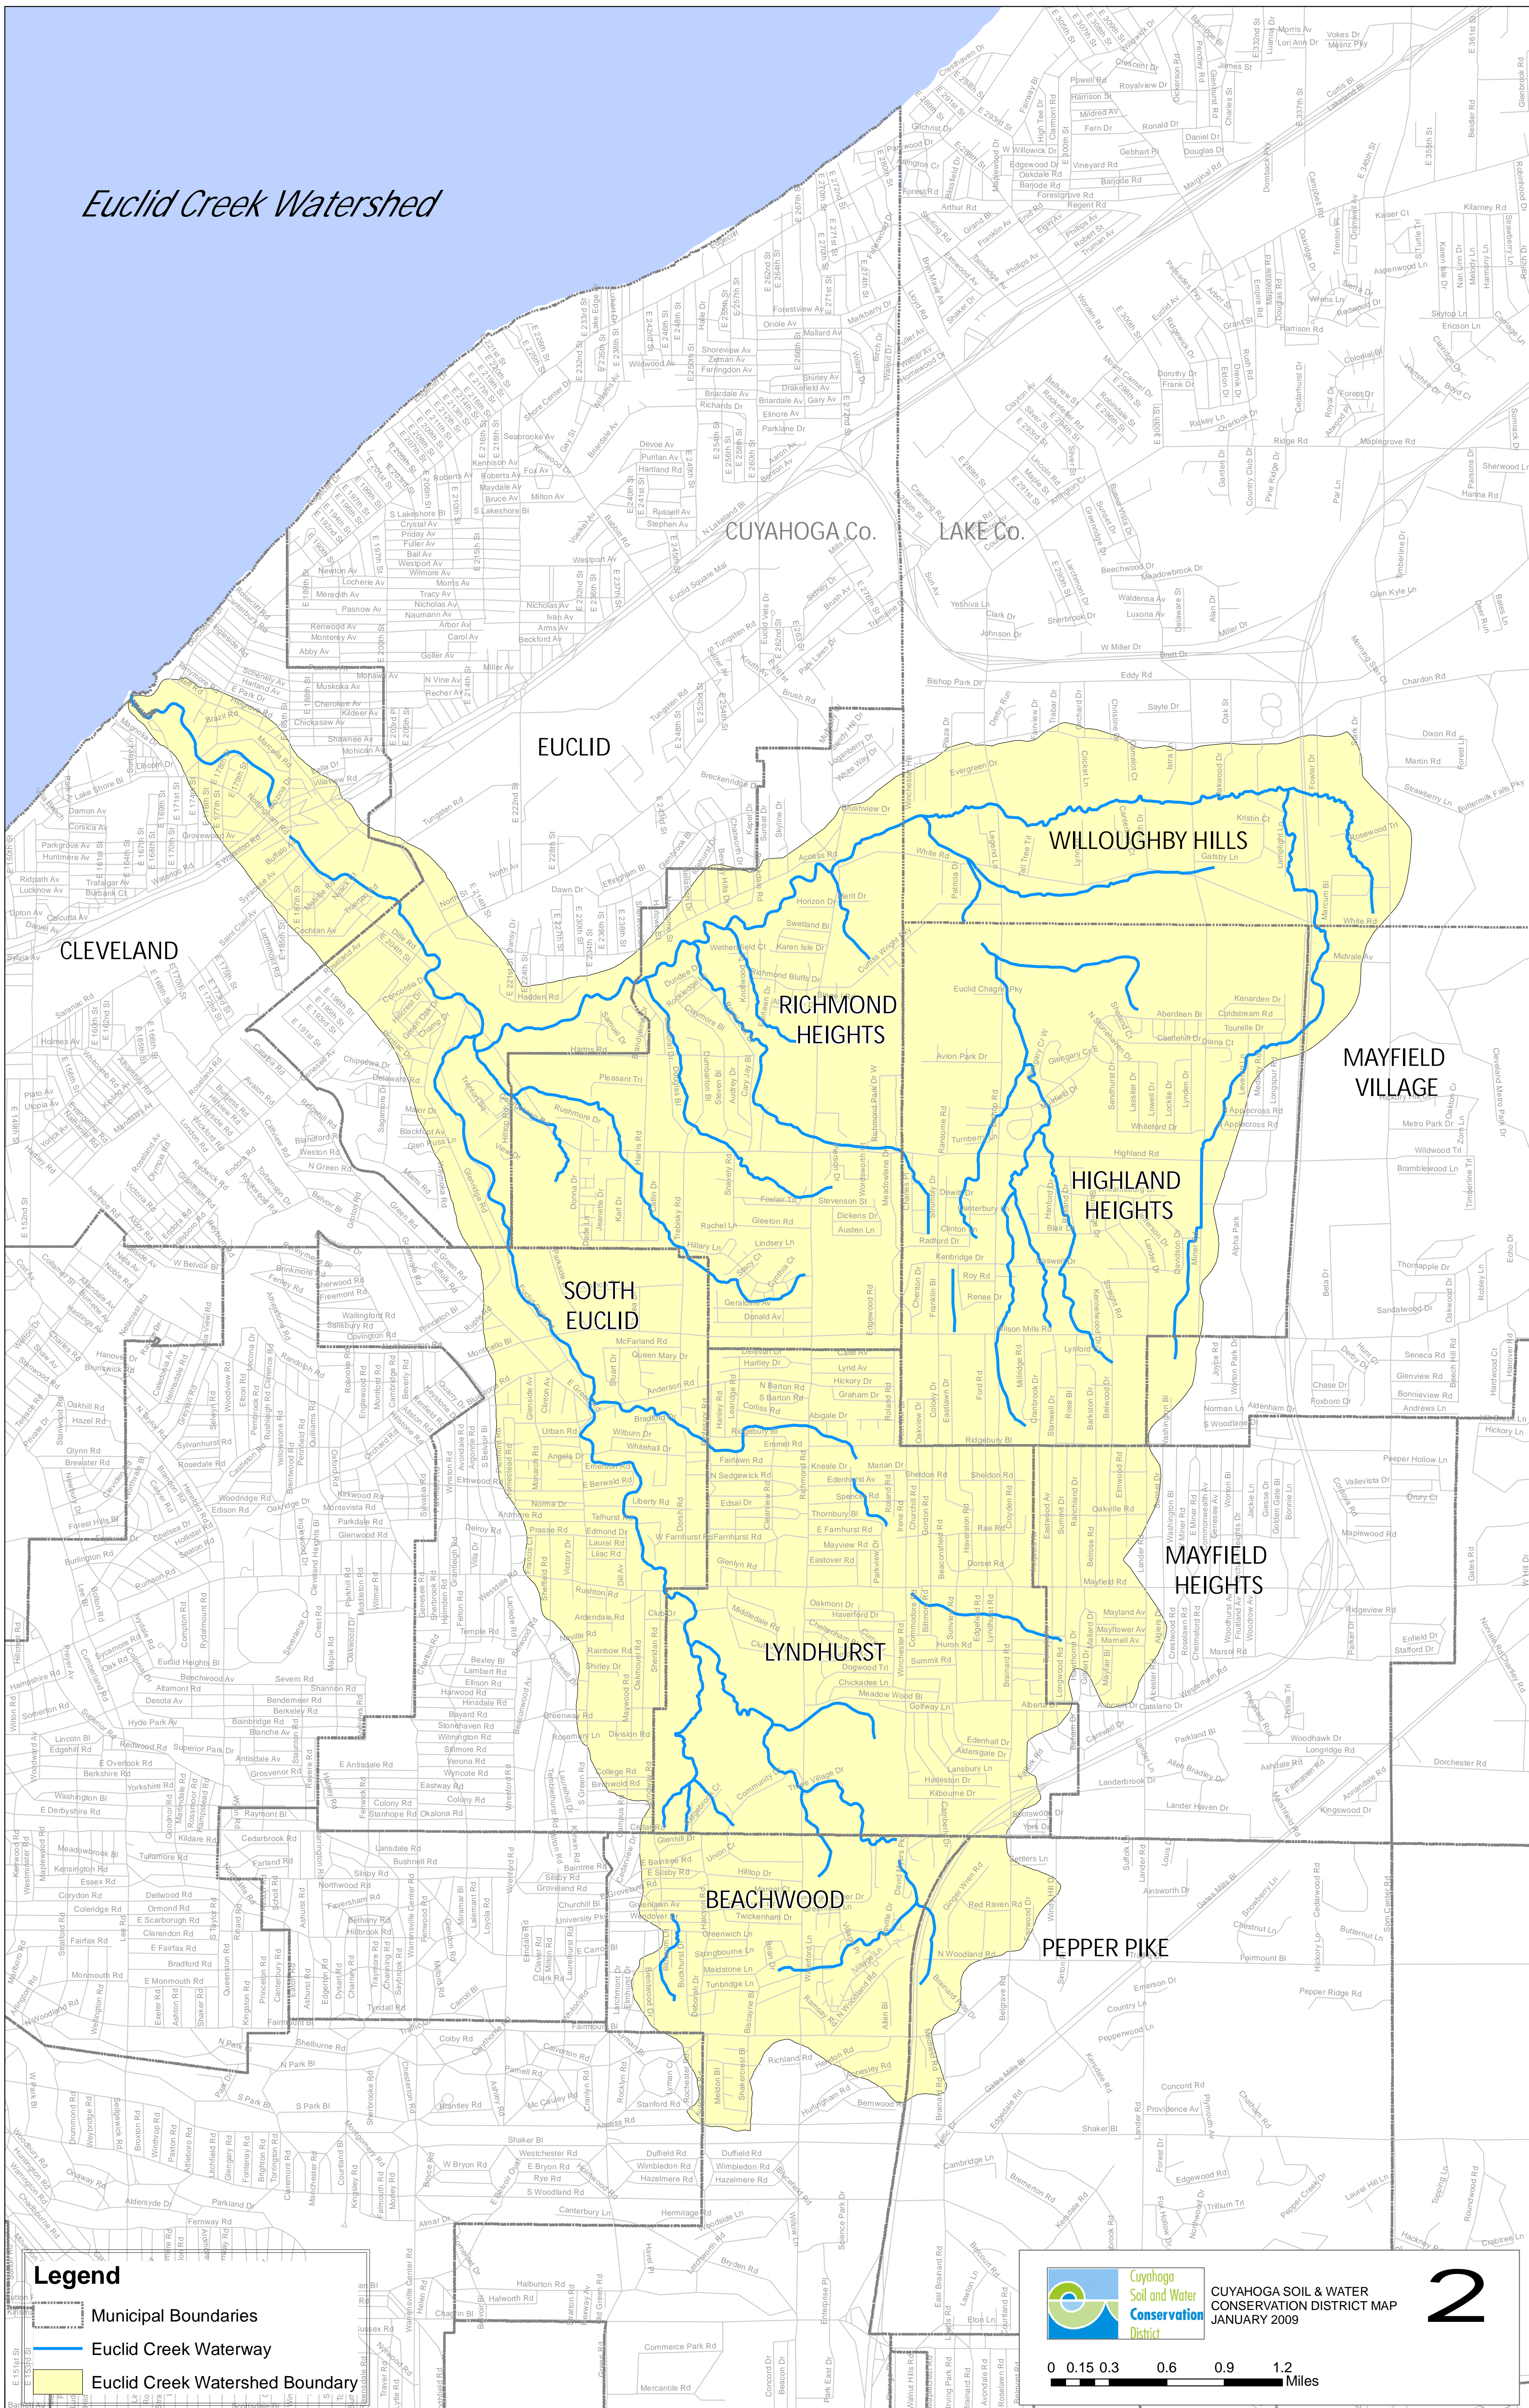

# Euclid Creek Watershed

## Legend

-  Municipal Boundaries
-  Euclid Creek Waterway
-  Euclid Creek Watershed Boundary

CUYAHOGA SOIL & WATER CONSERVATION DISTRICT MAP  
JANUARY 2009